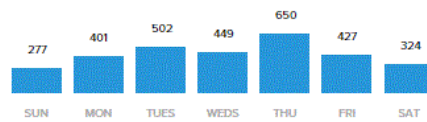

Sustainability Statistics

- Share-A-Bull versus Driving
  - $45793 saved
  - 69,622 lbs of carbon reduced
  - 3,158,143 calories burned

AVERAGE MILES PER DAY